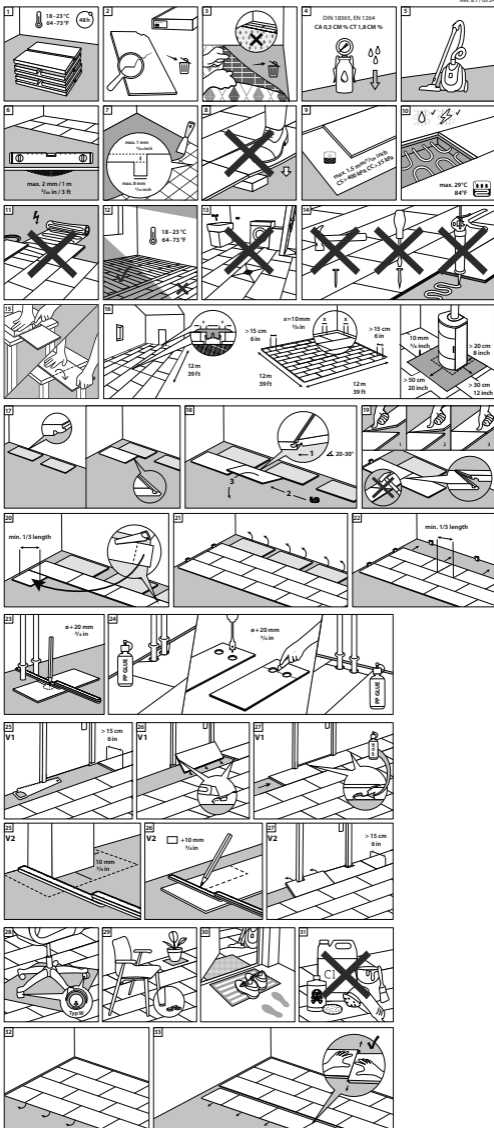

# Installation Instructions CERAMIN

**CLASSEN.**

Megaloc installation system in tile format  
without integrated impact sound insulation

Rev. 6.1 / 03.24

QR code to the

- Installation instructions in text form
- Cleaning and maintenance instructions
- Technical data sheets
- Product certificates