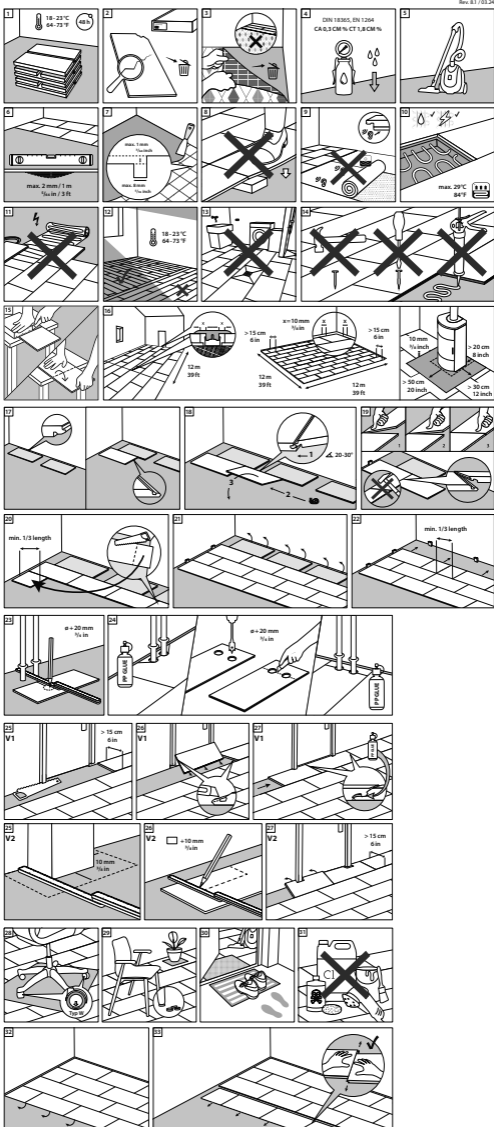

# Installation Instructions CERAMIN

**CLASSEN.**

Megaloc installation system in tile format  
with integrated impact sound insulation

Rev. 81 / 03.24

QR code to the

- Installation instructions in text form
- Cleaning and maintenance instructions
- Technical data sheets
- Product certificates