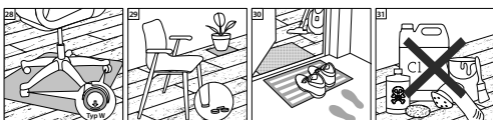

# Installation Instructions CERAMIN

CLASSEN

Megaloc installation system in plank format  
without integrated impact sound insulation

Rev. 7.8 / 03.24

QR code to the

- Installation instructions in text form
- Cleaning and maintenance instructions
- Technical data sheets
- Product certificates