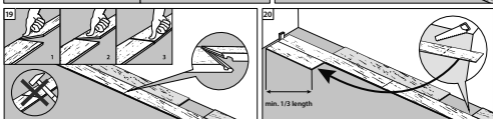

# Installation Instructions CERAMIN

CLASSEN

Megaloc installation system in plank format  
without integrated impact sound insulation

Rev. 7.8 / 03.24

QR code to the

- Installation instructions in text form
- Cleaning and maintenance instructions
- Technical data sheets
- Product certificates