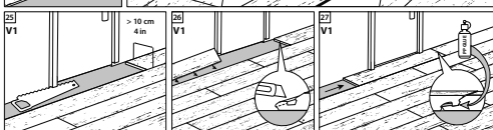

# Installation Instructions CERAMIN

CLASSEN

Megaloc installation system in plank format  
without integrated impact sound insulation

Rev. 7.8 / 03.24

QR code to the

- Installation instructions in text form
- Cleaning and maintenance instructions
- Technical data sheets
- Product certificates