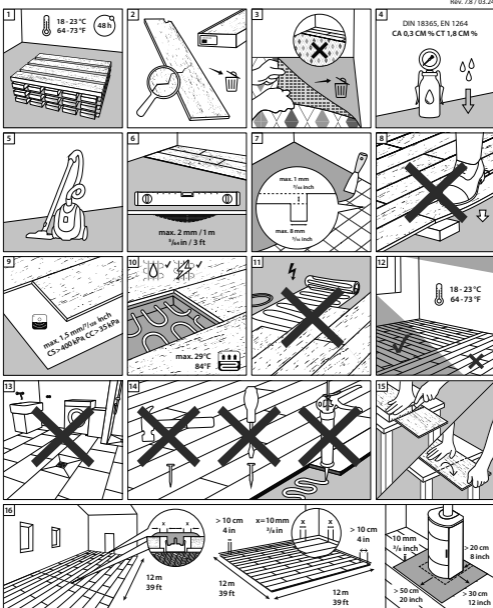

# Installation Instructions CERAMIN

CLASSEN

Megaloc installation system in plank format  
without integrated impact sound insulation

Rev. 7.8 / 03.24

QR code to the

- Installation instructions in text form
- Cleaning and maintenance instructions
- Technical data sheets
- Product certificates