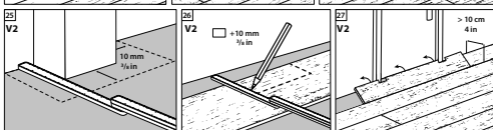

# Installation Instructions CERAMIN

CLASSEN

Megaloc installation system in plank format  
without integrated impact sound insulation

Rev. 7.8 / 03.24

QR code to the

- Installation instructions in text form
- Cleaning and maintenance instructions
- Technical data sheets
- Product certificates