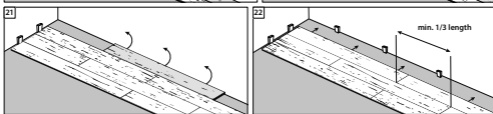

# Installation Instructions CERAMIN

CLASSEN

Megaloc installation system in plank format  
without integrated impact sound insulation

Rev. 7.8 / 03.24

QR code to the

- Installation instructions in text form
- Cleaning and maintenance instructions
- Technical data sheets
- Product certificates