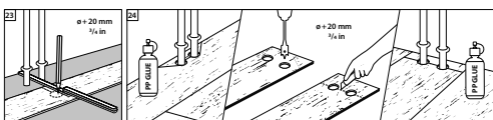

# Installation Instructions CERAMIN

CLASSEN

Megaloc installation system in plank format  
without integrated impact sound insulation

Rev. 7.8 / 03.24

QR code to the

- Installation instructions in text form
- Cleaning and maintenance instructions
- Technical data sheets
- Product certificates